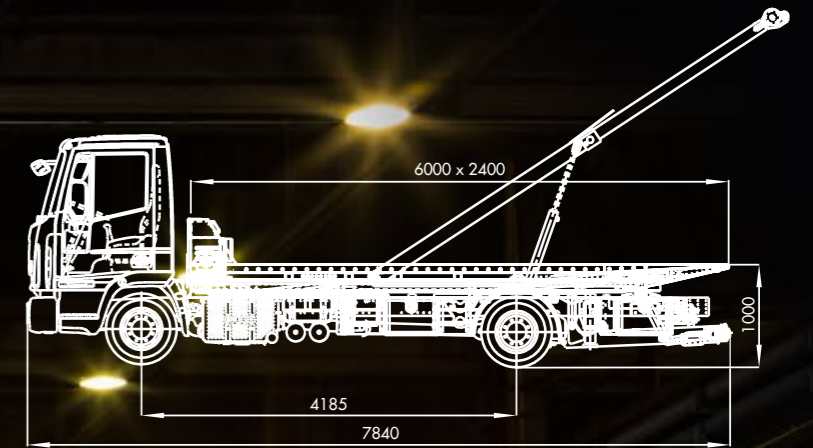

# SLIDE 4

Breakdown truck with detachable truck board  
Carro soccorso con pianale scarrabile

Overall dimensions (millimeters)

## Specifications

Remote control

6.000 / 6.300 x 2.400 mm

4.000 kg

4.500 kg

2.000 kg

9°

**ISOLI S.P.A.**