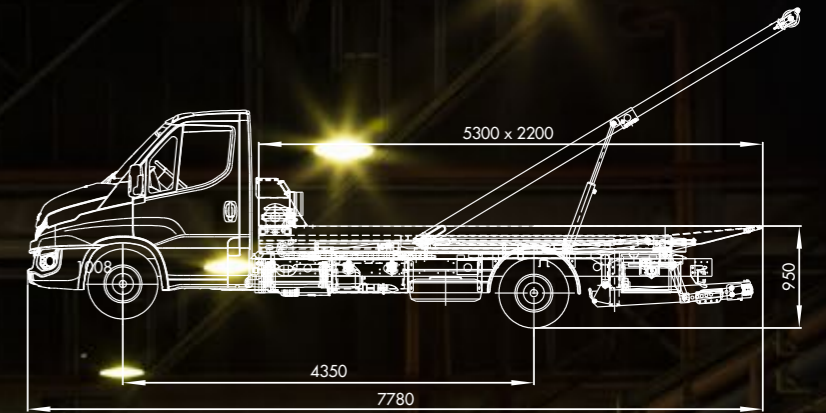

# SLIDE 3

Breakdown truck with detachable truck board  
Carro soccorso con pianale scarrabile

Overall dimensions (millimeters)

## Specifications

Remote control

5.300 / 5.700 x 2.200 mm

2.500 kg

3.600 kg

1.500 kg

9°

**ISOLI S.P.A.**