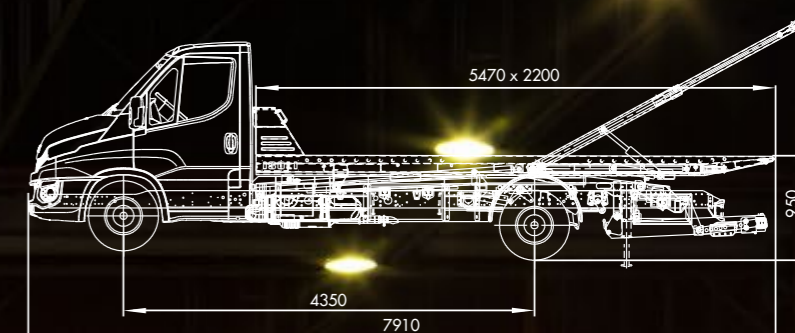

SCA 20

Breakdown truck with detachable truck board
Carro soccorso con pianale scarrabile

Overall dimensions (millimeters)

Specifications

Remote control

5.470 x 2.200 mm

2.000 kg

3.600 kg