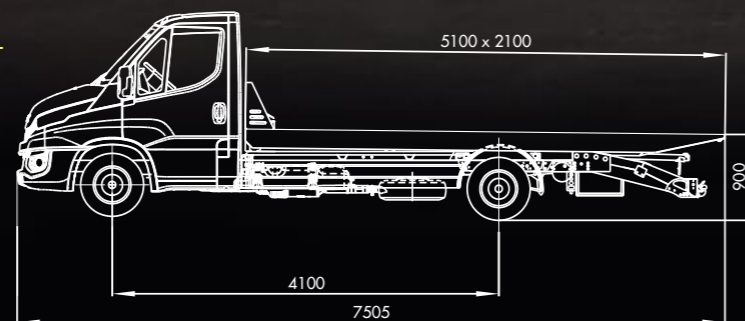

# SCA 10

Breakdown truck with detachable truck board  
Carro soccorso con pianale scarrabile

## Overall dimensions (millimeters)

## Specifications

Remote control

4.750 / 5.100 x 2.100 mm

2.200 kg

8°

**ISOLI S.P.A.**

AERIAL WORK PLATFORMS - BREAKDOWN TRUCKS - SPECIAL OUTFITTINGS  
PIATTAFORME AEREE - CARRI SOCCORSO - ALLESTIMENTI SPECIALI