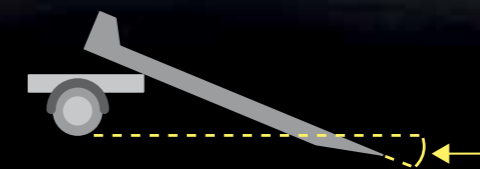

# SCA D

Breakdown truck with detachable truck board  
Carro soccorso con pianale scarrabile

Overall dimensions (millimeters)

## Specifications

Remote control

5.470 x 2.200 mm

3.600 kg

1.500 kg

8°

**ISOLI S.P.A.**

AERIAL WORK PLATFORMS - BREAKDOWN TRUCKS - SPECIAL OUTFITTINGS  
PIATTAFORME AEREE - CARRI SOCCORSO - ALLESTIMENTI SPECIALI