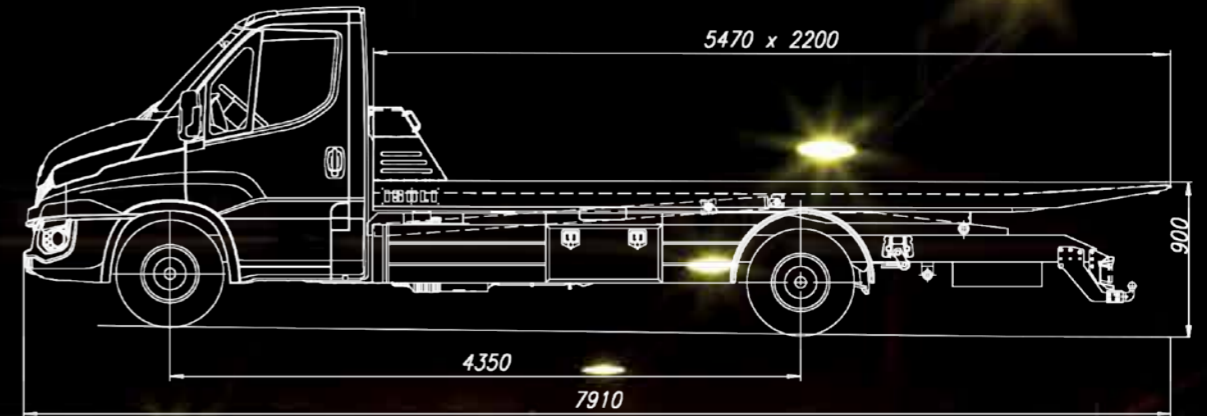

# SCA D

Breakdown truck with detachable truck board  
Carro soccorso con pianale scarrabile

Overall dimensions (millimeters)

## Specifications

Remote control

5.470 x 2.200 mm

3.600 kg

1.500 kg

8°

**ISOLI S.P.A.**

AERIAL WORK PLATFORMS - BREAKDOWN TRUCKS - SPECIAL OUTFITTINGS  
PIATTAFORME AEREE - CARRI SOCCORSO - ALLESTIMENTI SPECIALI